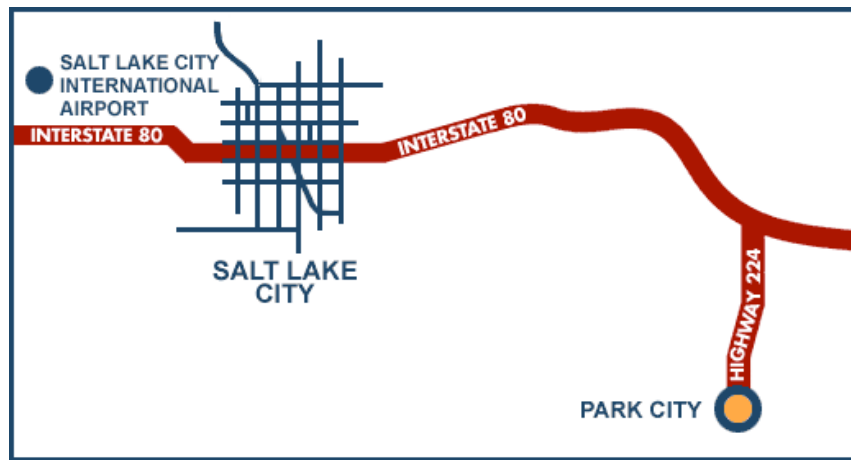

Driving Instructions to the Alpenhof Condominiums:

Here is the recommended route for you to follow to Park City and to the Alpenhof Condominiums.

1. **Follow I-80 east** to Park City Turnoff (**Exit 145**), approximately 25 miles east of Salt Lake City.
2. **Follow Highway 224** for about 6 miles to Park City. At the third traffic light in Park City, there will be a Jans Sport on your left, Cole Sport on the right. **Continue straight** through the intersection.
3. **Follow Park Avenue** for about 2 blocks. The Alpenhof Condominiums will be on the right side of the street (**1451 Park Avenue**). You can enter the parking lot here, or on the back side street named Woodside Avenue, which can be reached by continuing for 200 ft and turning right on Shadow Ridge Road, continuing for 1 block (100 feet), and turning right again onto Woodside Avenue for another 200 ft.